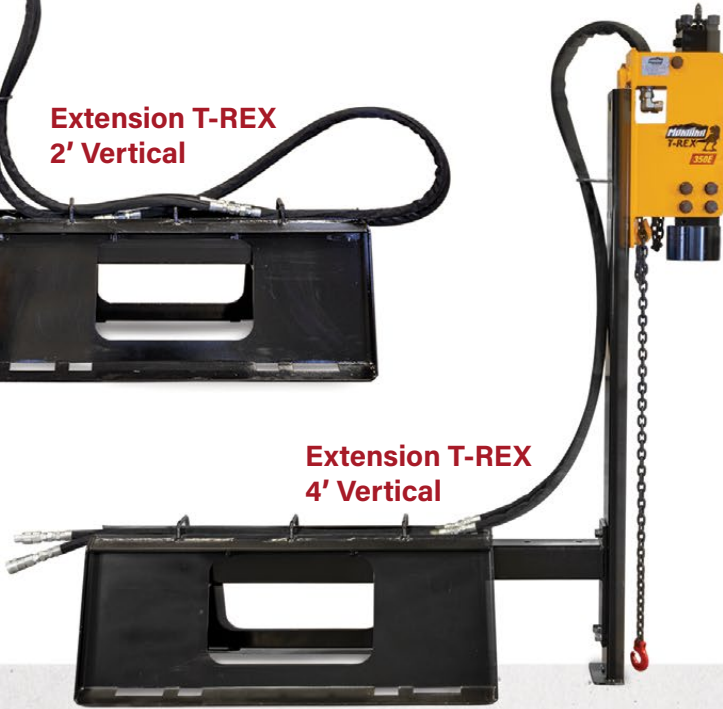

EXTENSION

ATTACHMENT BROCHURE

A convenient extension attachment for the Montana Post Driver.

Extend your reach with an extension. Extension Rancher Model is solid H-Beam Steel Construction. Extension T-Rex is mechanical tubing. Ideal for Deer Fence, Buffalo Fence and Horticulture.

Available in 2' and 4' extension lengths.

The Rancher extension fits models 400E, 750R, 1000E, and 1500E. The T-REX extension is for the 350E.

Extension Rancher
2' Vertical

Extension Rancher
4' Vertical

Extension T-REX
2' Vertical

Extension T-REX
4' Vertical

Model	Post Driver	Price	Working Weight	Shipping WxLxH
Extension Rancher 2' Vertical	Skid Steer / Excavator	\$550.00	181	37x18.5x3
Extension Rancher 4' Vertical	Skid Steer / Excavator	\$990.00	269	60x18.5x3
Extension T-REX 4' Vertical	T-Rex	\$520.00	84	6x7x67
Extension T-REX 2' Vertical	T-Rex	\$420.00	42	6x7x67

- Reach Higher
- Drive Long Posts
- 2' and 4' Lengths
- Solid Steel
- Convenient